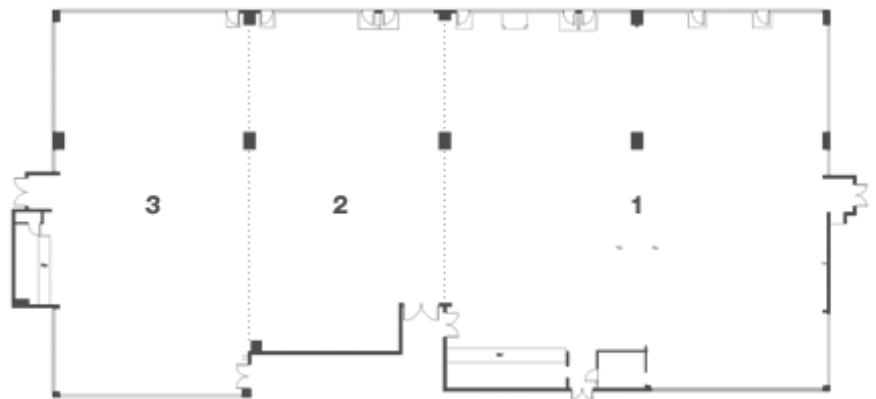

GUINEAS BALLROOM

THIRD FLOOR, ELLERSLIE STAND

With movable walls that allow the three Guineas Rooms to combine, this room can cater for up to 1200 people and is our largest indoor space. With endless views of our green acres and Remuera's skyline, along with access to a private balcony, this space is perfect for large conferences, AGMs, cocktail parties, gala dinners, weddings and more.

ROOM SPECIFICATIONS

Set-up style

- Theatre - 1100
- Cocktail - 1200
- Classroom - 500
- Banquet - 900 without dance floor
- Banquet - 700 with dance floor
- Exhibition spaces - 58

Please note: These capacities are a guide only, your set-up requirements may alter the capacities.

Dimensions

1400 sqm

Ceiling height

Varies from 2.1m to 7m

To view a virtual tour please visit our website.