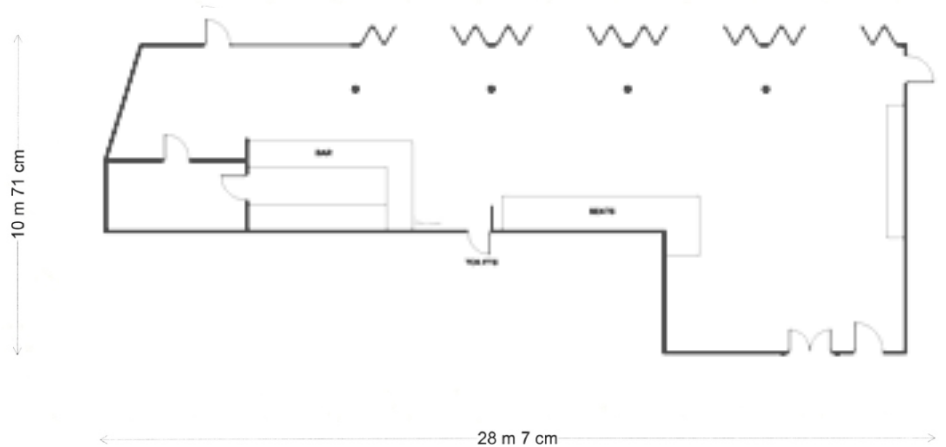

ROOM SPECIFICATIONS

Set up style

- Theatre - 50
- Cocktail - 200 - 800 (dependent on whether and how much of the outdoor lawn area is used)
- Cocktail - 800 including lawn
- Classroom - 30
- Banquet - 70 - 500 without a dance floor (dependent on whether and how much of the outdoor lawn area is used)
- Boardroom/U-shape - 26

Please note: These capacities are a guide only, your set up requirements may alter the capacities.

Dimensions

1260 sqm

Visit our website to view a virtual tour of this space.

eventcentre.co.nz

09 524 4069 | functions@ellerslie.co.nz